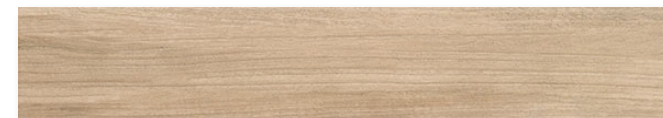

Wayne Tile
Company

White | 6"x36"

COLORS

Mohogany

Beige

Nut

White

Mohogany Chevron